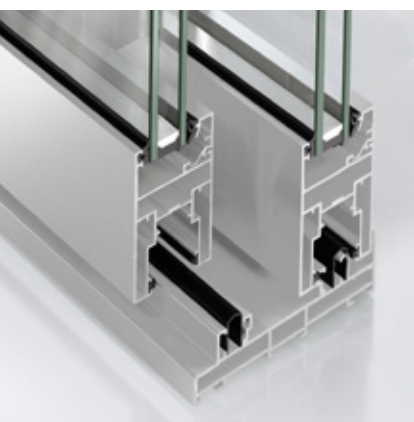

The non-insulated ASS 50.NI aluminium lift-and-slide system is the ideal solution for inside areas or areas where no additional thermal insulation is required. With minimal profile face widths of only 89 mm, the construction provides large glass areas with maximum light penetration, whilst requiring a minimum amount of space. A variety of fittings and handle combinations complete the system range.

Schüco ASS 50.NI, Maßstab 1:2
Schüco ASS 50.NI, scale 1:2

Schüco ASS 50.NI

Ungedämmtes Aluminium Hebe-Schiebesystem

Non-insulated aluminium lift-and-slide system

Schüco ASS 50.NI
Schüco ASS 50.NI

Schüco ASS 50.NI

Produktvorteile

- Glasstärken von 8 bis 32 mm einsetzbar
- Leiser Lauf der Schiebeelemente
- Flaches Blendrahmenprofil als umlaufender Rahmen

Product benefits

- Glazing thicknesses of 8 to 32 mm can be used
- Units slide quietly
- Flat outer frame profile as continuous frame

Verarbeitungsvorteile

- Rationelle Montage durch optimierte Glasleisten, Glasauflagen und Verklotzung
- Blend- und Flügelrahmen werden umlaufend auf Gehrung gearbeitet

Fabrication benefits

- Optimum glazing beads, glazing supports and blocking mean efficient assembly
- Outer and vent frames are mitre cut on all corners