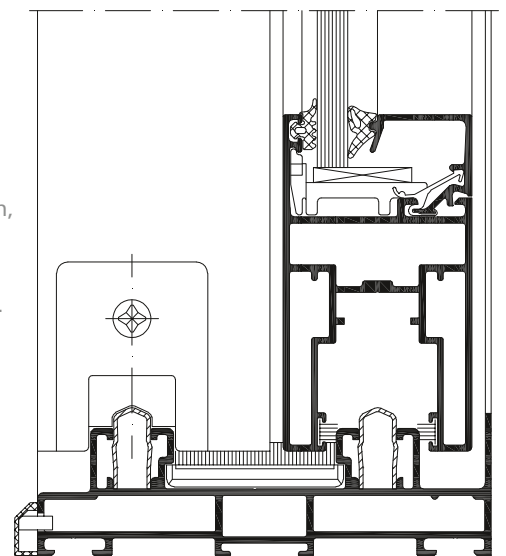

The non-insulated ASS 50.NI aluminium lift-and-slide system is the ideal solution for inside areas or areas where no additional thermal insulation is required. With minimal profile face widths of only 89 mm, the construction provides large glass areas with maximum light penetration, whilst requiring a minimum amount of space. A variety of fittings and handle combinations complete the system range.